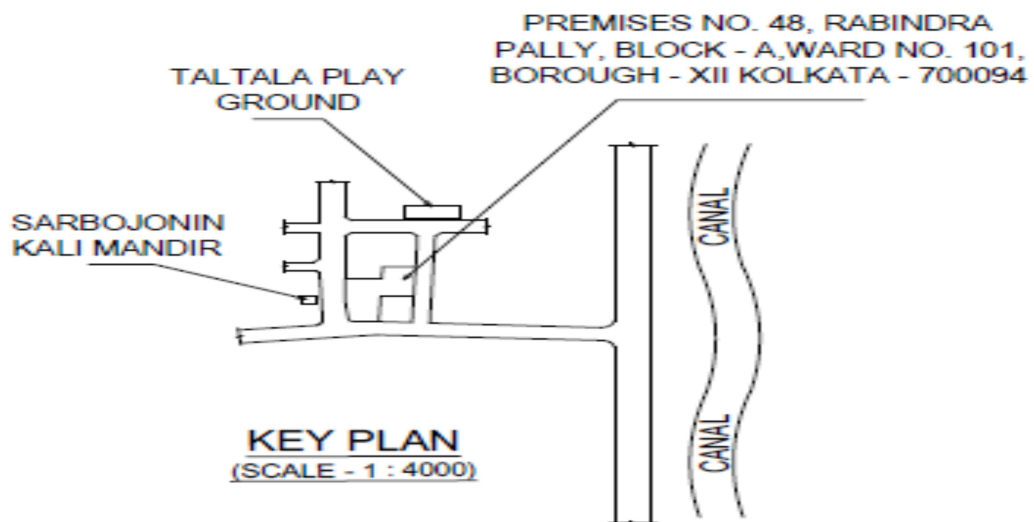

Location Map with Latitude and Longitude for the Project named **SABITANANDA** at Premises No. 48, Rabindra Pally, Block – A, under Ward No. 101 of Borough – XII of KMC, PS – Patuli, Kolkata – 700094, WB, India:

LATITUDE	LONGITUDE
22°28'47"N	88°23'19"E

SITE PLAN
 (SCALE - 1 : 600)

Unneta
 Proprietor