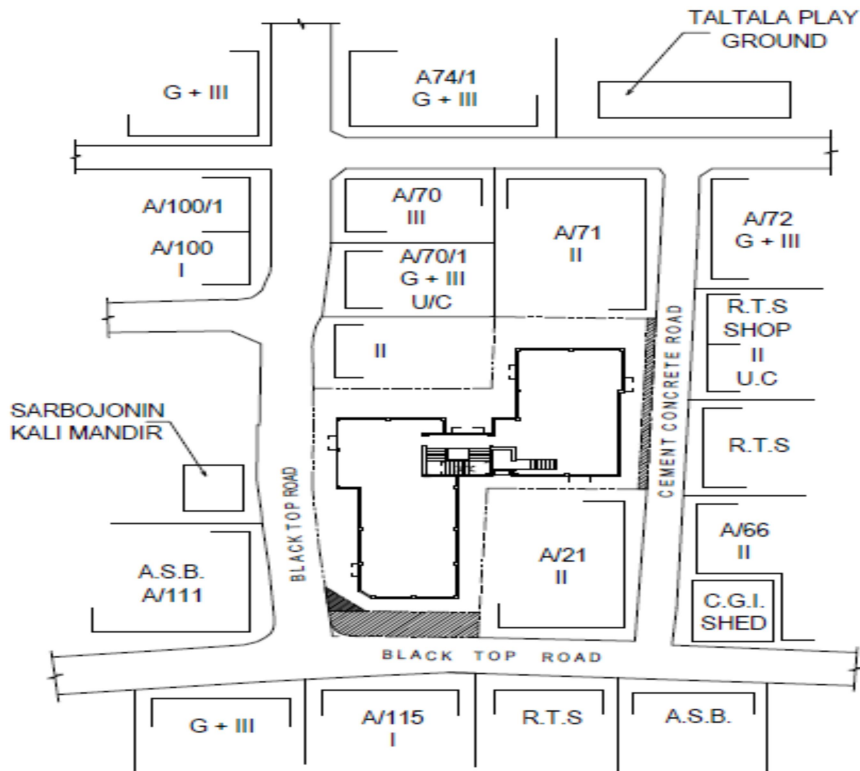

Location Map with Latitude and Longitude for the Project named **SABITANANDA** at Premises No. 48, Rabindra Pally, Block – A, under Ward No. 101 of Borough – XII of KMC, PS – Patuli, Kolkata – 700094, WB, India:

LATITUDE	LONGITUDE
22°28'47"N	88°23'19"E

SITE PLAN
 (SCALE - 1 : 600)

Unneta
 Proprietor